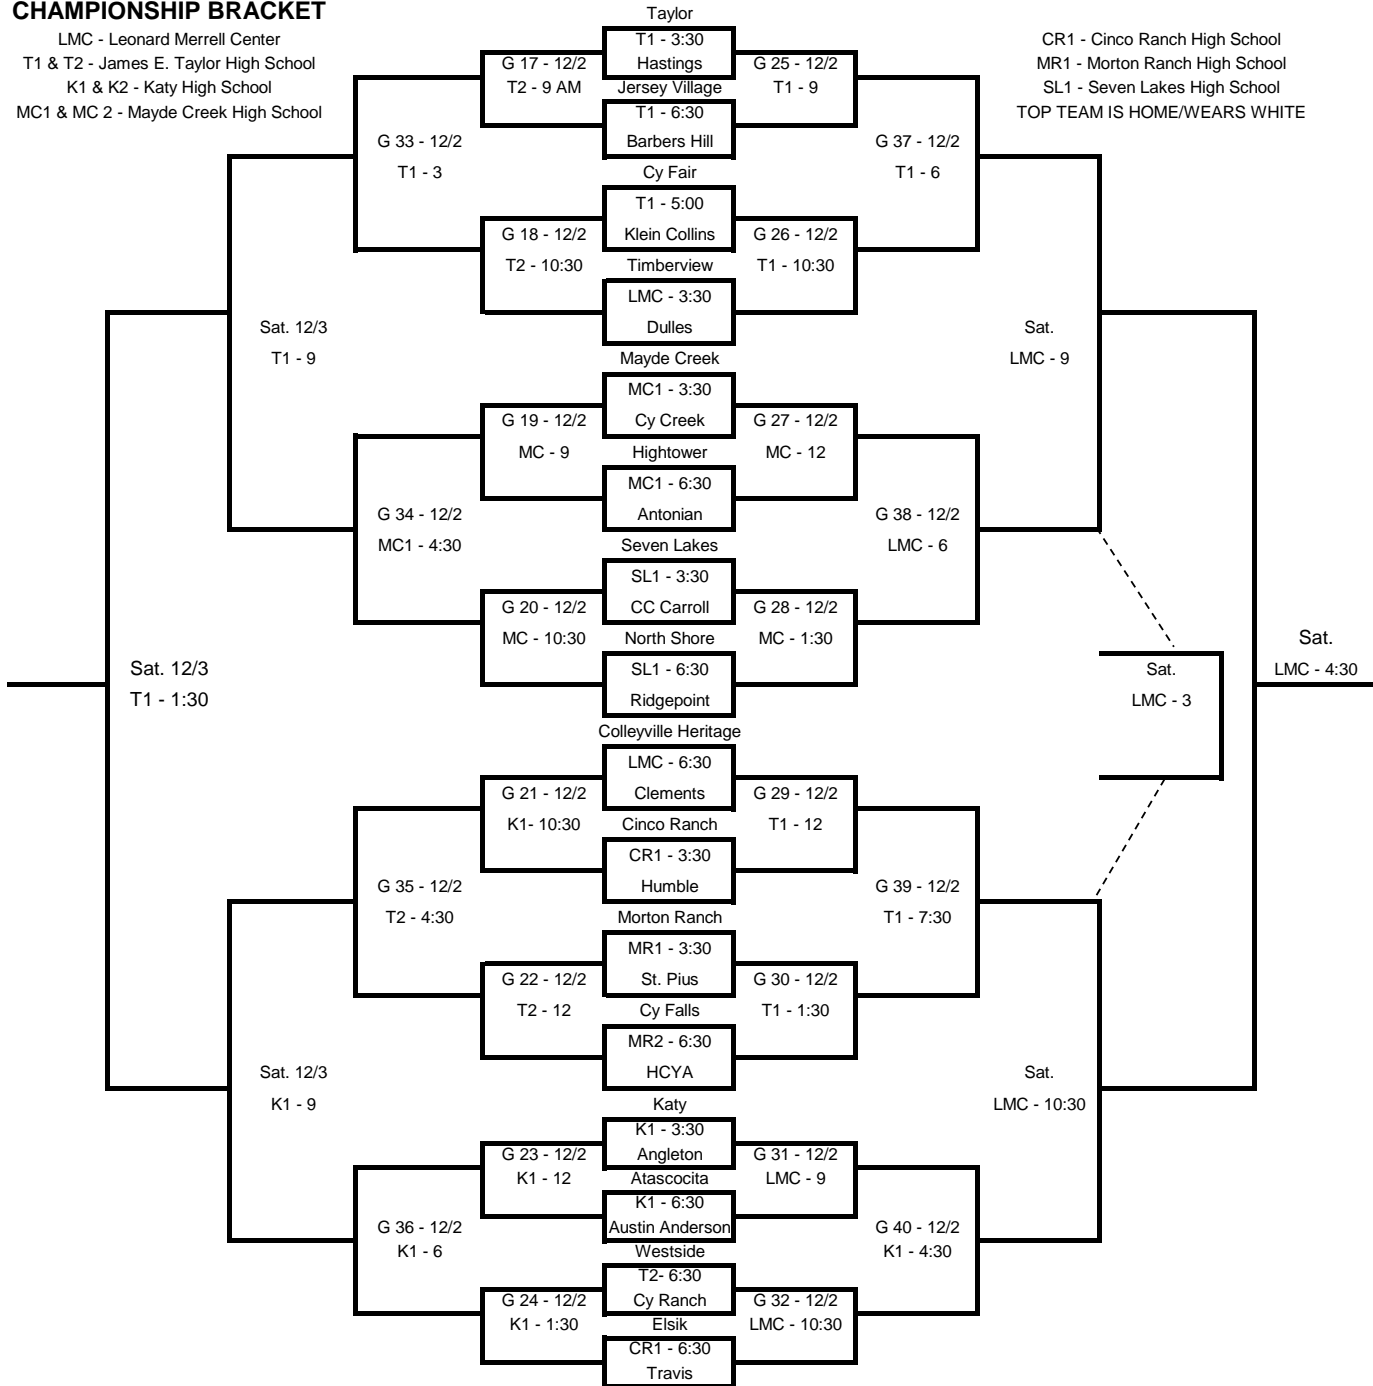

2011 Girls' Basketball Nike Classic

CHAMPIONSHIP BRACKET

LMC - Leonard Merrell Center
 T1 & T2 - James E. Taylor High School
 K1 & K2 - Katy High School
 MC1 & MC 2 - Mayde Creek High School

CR1 - Cinco Ranch High School
 MR1 - Morton Ranch High School
 SL1 - Seven Lakes High School
 TOP TEAM IS HOME/WEARS WHITE

2011 Girls' Basketball Nike Classic

5th/6th PLACE BRACKET